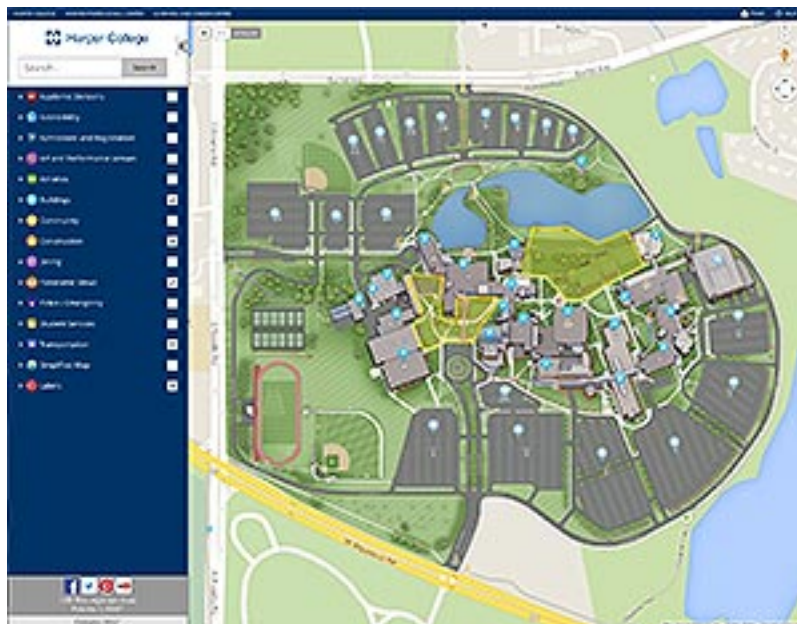

Harper College IHEAA Spring 2019 Meeting

Directions:

Design Studio: L Building, Room 113

Harper College

1200 West Algonquin Road

Palatine, IL 60067-7398

<https://www.harpercollege.edu/index.php>

Use Lots 2 or 2a for Building L entrance. Design Studio is in the lower-level (1st Floor) of building L. Elevators to 1st Floor L Building are adjacent to the Harper Bookstore.

Signs will direct you to IHEAA Meeting room.

Campus Map:

View interactive map: maps.harpercollege.edu

Directions to campus:

Harper College is located at the intersection of Algonquin and Roselle Roads in Palatine.

From the east: Go west on the Northwest Tollway (I-90) to the Roselle Road exit. Go north on Roselle Road to Harper College. Entrance is on Algonquin Road.

From the west: Go east on the Northwest Tollway (I-90) to Highway 53. Go north on Highway 53 to the Algonquin Road exit. Go west on Algonquin Road to Harper College.

From O'Hare International Airport: Go west on the Northwest Tollway (I-90) to the Roselle Road exit. Go north on Roselle Road.

Parking Information:

Take Algonquin Road entrance into the college.

Free parking in Lots 2A and 2. All yellow parking spots are available. (Red parking lines are reserved for Harper faculty and staff.)